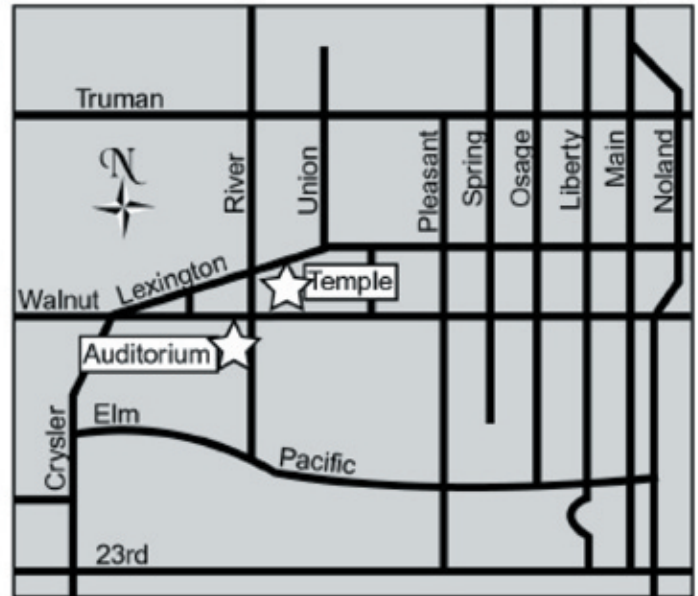

Community of Christ

AUDITORIUM DIRECTIONS

VIA I-70 WESTBOUND

Take I-70 west to Independence, Missouri. Take the Noland Road exit. Turn right (north) on Noland Road to Walnut (approximately 9 stoplights). Turn left (west) onto Walnut and go 1 mile to River. Turn left (south) onto River (the Auditorium, with a green dome, is on your right). Turn right (west) into the first parking lot entrance.

VIA I-70 EASTBOUND

Take I-70 east to I-435. Go north on I-435 to 23rd Street (first exit). Turn right (east) onto 23rd Street and drive toward Independence. Go a few miles to Crysler. Turn left (north) onto Crysler and go up the hill just past the first stop light. Turn right (east) into the Auditorium (green dome) parking lot.

VIA I-435 SOUTHBOUND or KCI AIRPORT

Take I-435 south to 23rd Street. Turn left (east) onto 23rd Street and drive toward Independence. Go a few miles to Crysler. Turn left (north) onto Crysler and go up the hill just past the first stop light. Turn right (east) into the Auditorium (green dome) parking lot.

VIA I-29 SOUTHBOUND

Take I-29 south to I-35 south. Take I-35 south to Hwy 210. Go east on Hwy 210 to I-435. Take I-435 south to 23rd Street. Turn left (east) onto 23rd Street and drive toward Independence. Go a few miles to Crysler. Turn left (north) onto Crysler and go up the hill just past the first stop light. Turn right (east) into the Auditorium (green dome) parking lot.