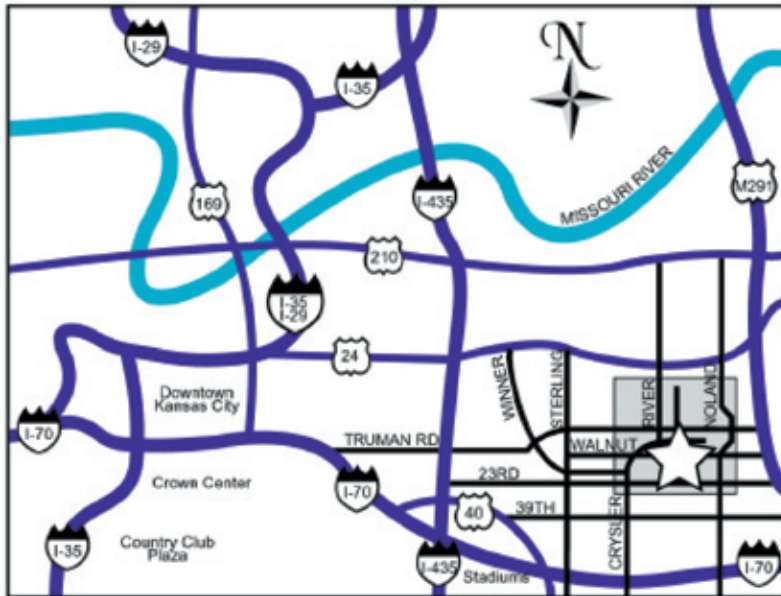

Community of Christ

AUDITORIUM DIRECTIONS

VIA I-70 WESTBOUND

Take I-70 west to Independence, Missouri. Take the Noland Road exit. Turn right (north) on Noland Road to Walnut (approximately 9 stoplights). Turn left (west) onto Walnut and go 1 mile to River. Turn left (south) onto River (the Auditorium, with a green dome, is on your right). Turn right (west) into the first parking lot entrance.

VIA I-70 EASTBOUND

Take I-70 east to I-435. Go north on I-435 to 23rd Street (first exit). Turn right (east) onto 23rd Street and drive toward Independence. Go a few miles to Crysler. Turn left (north) onto Crysler and go up the hill just past the first stop light. Turn right (east) into the Auditorium (green dome) parking lot.

VIA I-435 NORTHBOUND

Take I-435 north to 23rd Street (first exit past I-70). Turn right (east) onto 23rd Street and drive toward Independence. Go a few miles to Crysler. Turn left (north) onto Crysler and go up the hill just past the first stop light. Turn right (east) into the Auditorium (green dome) parking lot.

VIA I-29 SOUTHBOUND

Take I-29 south to I-35 south. Take I-35 south to Hwy 210. Go east on Hwy 210 to I-435. Take I-435 south to 23rd Street. Turn left (east) onto 23rd Street and drive toward Independence. Go a few miles to Crysler. Turn left (north) onto Crysler and go up the hill just past the first stop light. Turn right (east) into the Auditorium (green dome) parking lot.